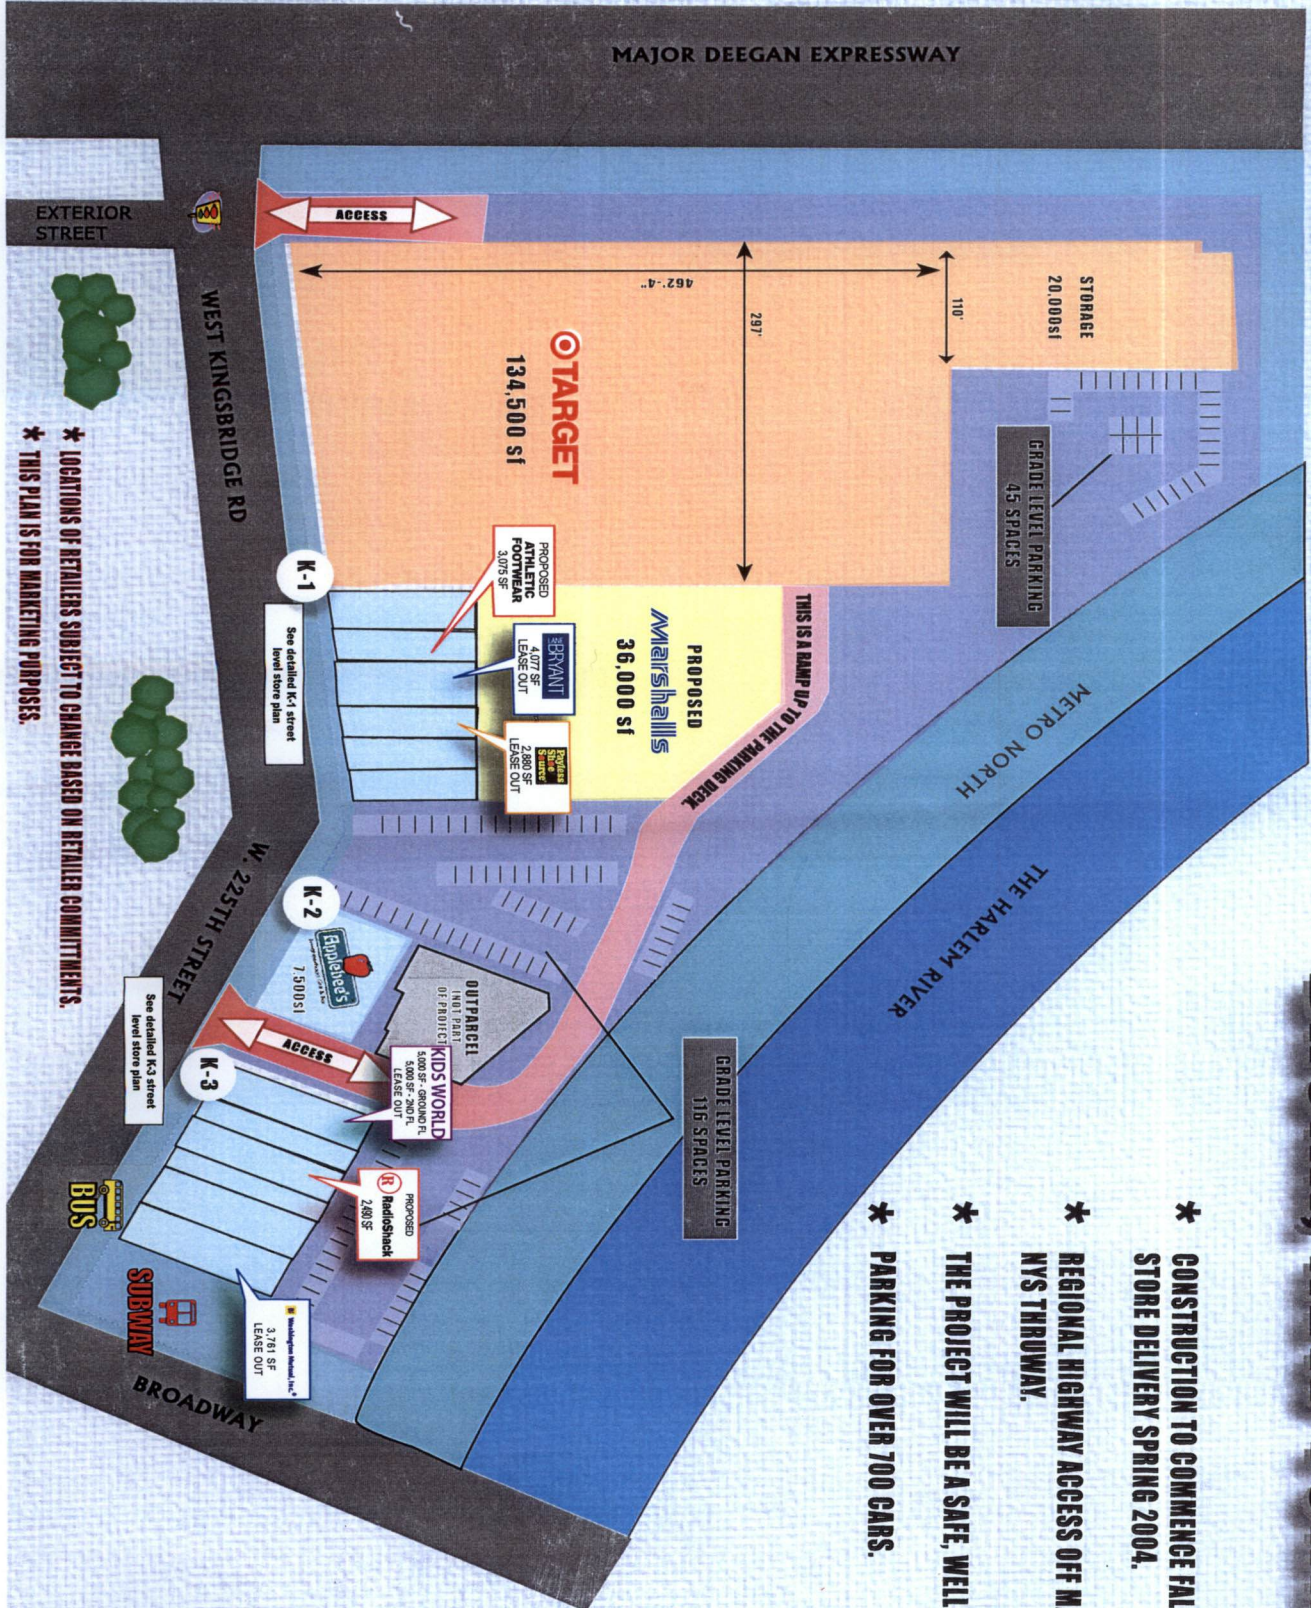

THE RIVER PLAZA SHOPPING CENTER BRONX, NEW YORK

* CONSTRUCTION TO COMMENCE FALL/WINTER 2002.
STORE DELIVERY SPRING 2004.

* REGIONAL HIGHWAY ACCESS OFF MAJOR DEEGAN / NYS THRUWAY.

* THE PROJECT WILL BE A SAFE, WELL-LIT ENVIRONMENT

* PARKING FOR OVER 700 CARS.

* LOCATIONS OF RETAILERS SUBJECT TO CHANGE BASED ON RETAILER COMMITMENTS.
* THIS PLAN IS FOR MARKETING PURPOSES.

THE RIVER PLAZA SHOPPING CENTER

THE RIVER PLAZA SHOPPING CENTER