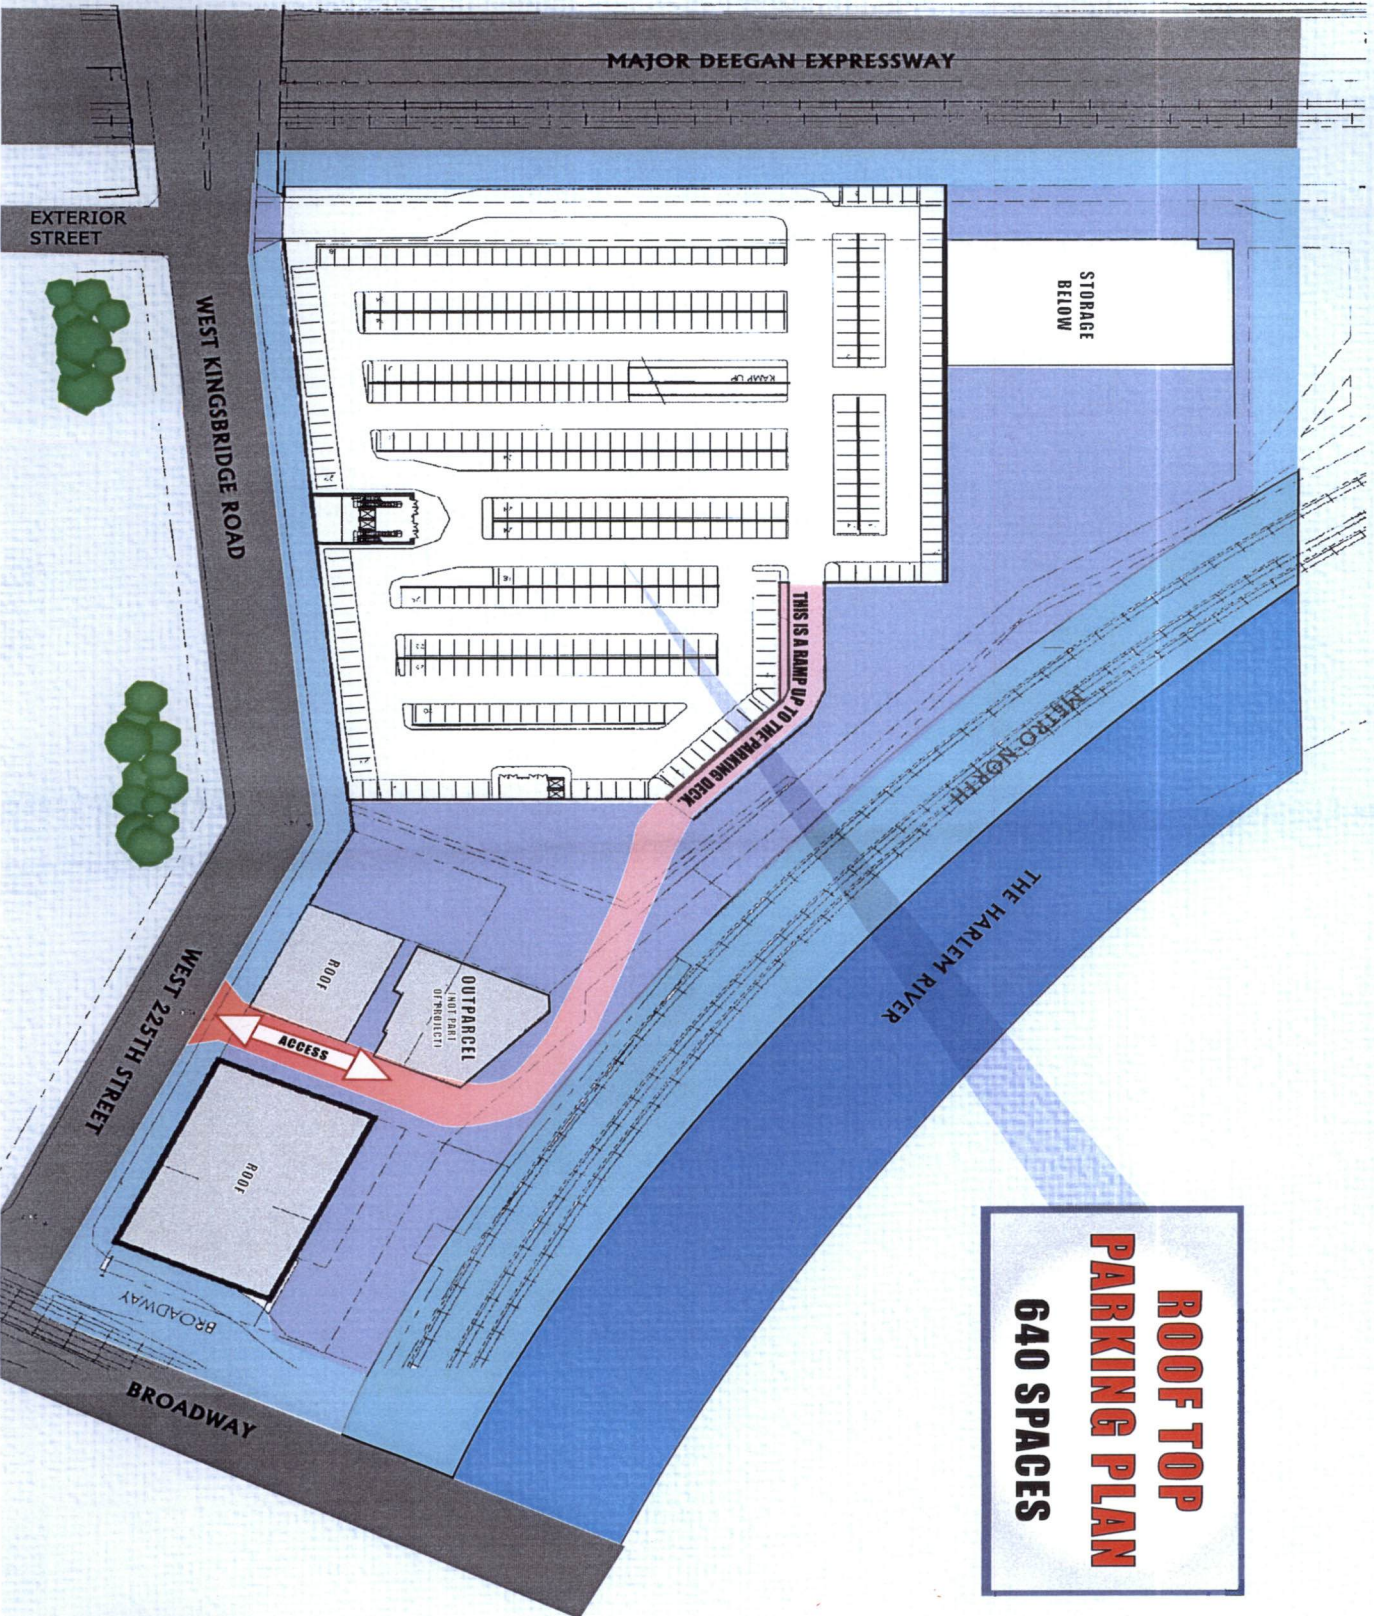

THE RIVER PLAZA SHOPPING CENTER BRONX, NEW YORK

* CONSTRUCTION TO COMMENCE FALL/WINTER 2002.
STORE DELIVERY SPRING 2004.

* REGIONAL HIGHWAY ACCESS OFF MAJOR DEEGAN / NYS THRUWAY.

* THE PROJECT WILL BE A SAFE, WELL-LIT ENVIRONMENT

* PARKING FOR OVER 700 CARS.

* LOCATIONS OF RETAILERS SUBJECT TO CHANGE BASED ON RETAILER COMMITMENTS.
* THIS PLAN IS FOR MARKETING PURPOSES.

THE RIVER PLAZA SHOPPING CENTER

THE RIVER PLAZA SHOPPING CENTER