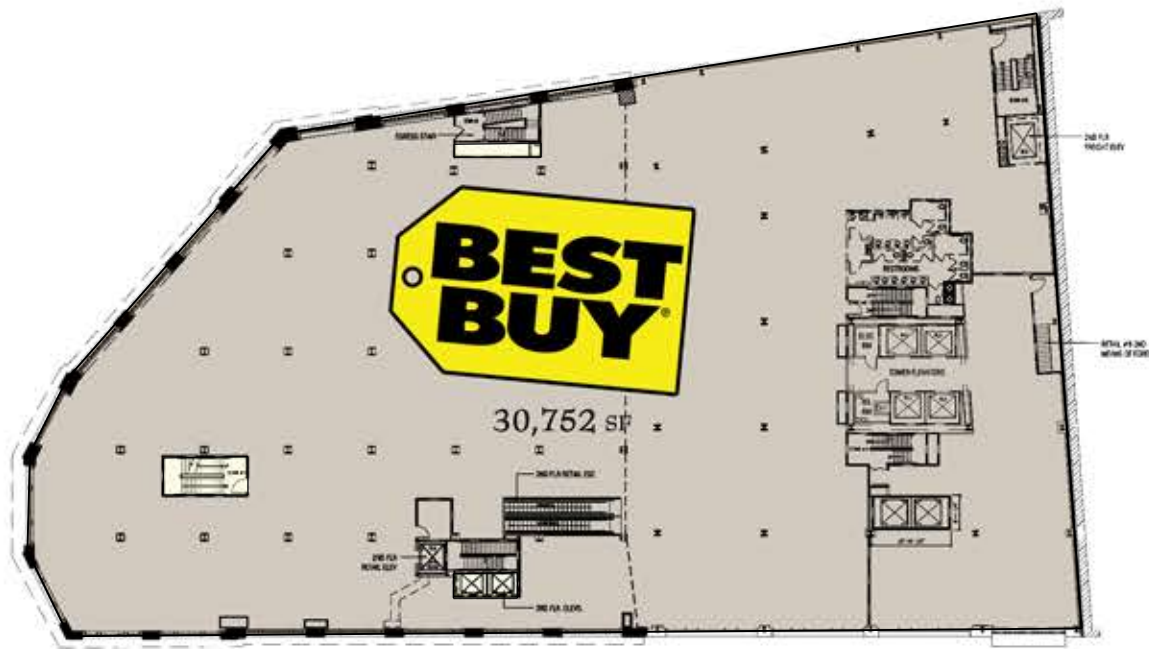

FORDHAM PLACE

400 EAST FORDHAM ROAD AT WEBSTER AVENUE
BRONX, NY 10458

Concourse Level

Ground Floor

- Office Lobby / Space
- Available Retail Space
- Leased Space
- Education
- Loading
- Common/Mechanical Areas