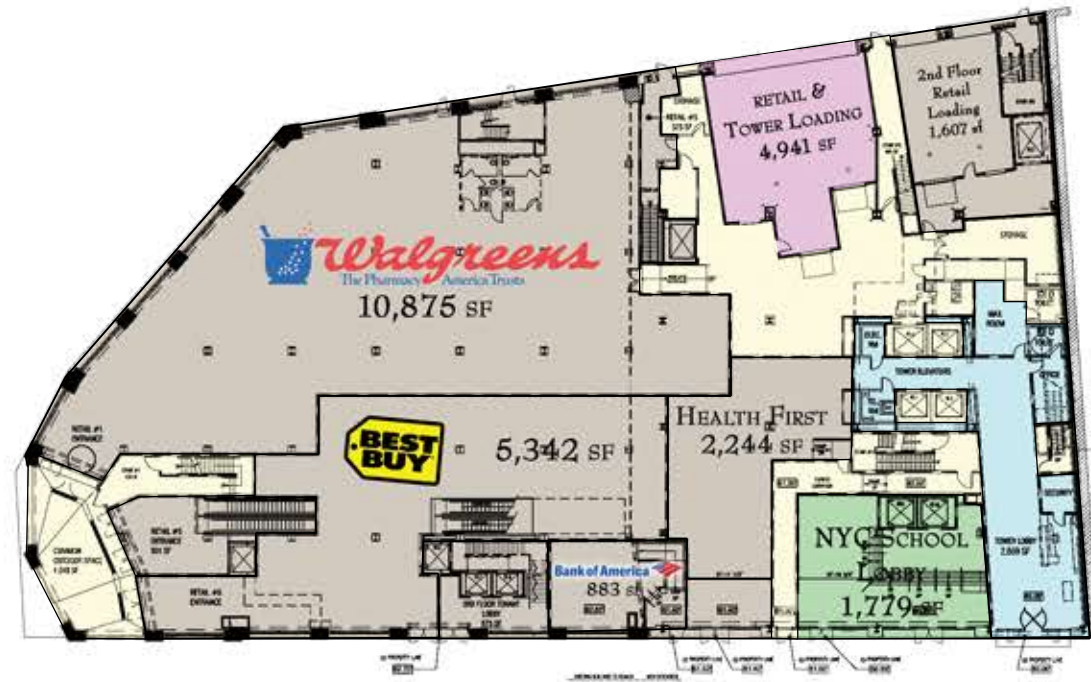

FORDHAM PLACE

400 EAST FORDHAM ROAD AT WEBSTER AVENUE
BRONX, NY 10458

Concourse Level

Ground Floor

- Office Lobby / Space
- Available Retail Space
- Leased Space
- Education
- Loading
- Common/Mechanical Areas

2nd Floor

3rd Floor