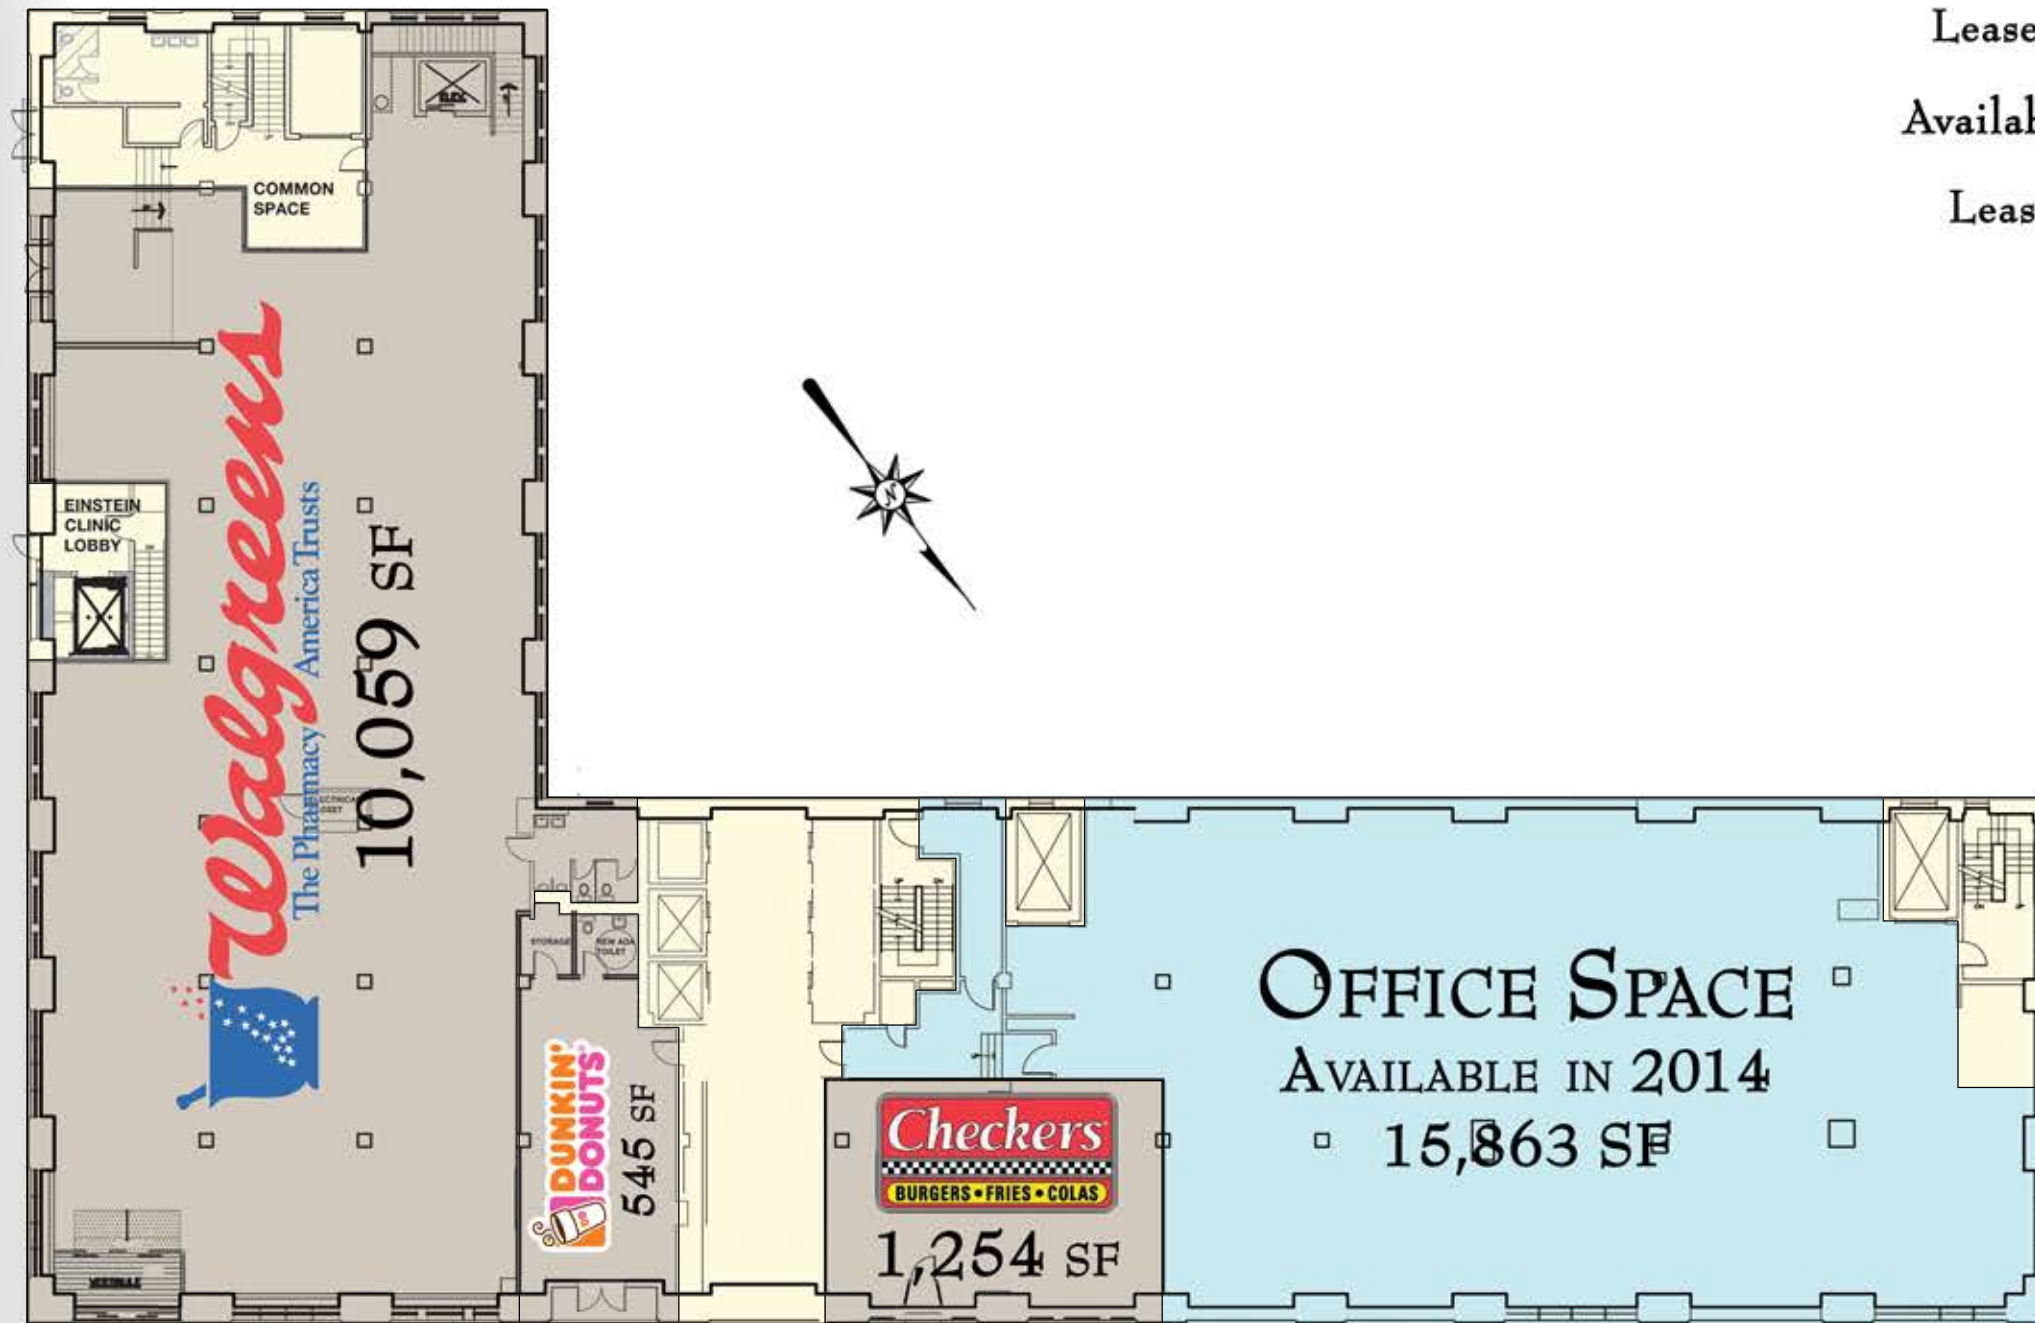

260 EAST 161ST STREET

260 EAST 161ST STREET
BRONX, NY 10451

Concourse Village East
(Morris Avenue)

East 161st Street